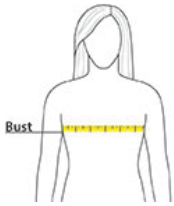

	XS	S	M	L	XL	XXL	3XL	4XL
Body Length at Back	25 1/2	26	26 1/2	27 1/4	28	28 1/2	29	29
Bust	17 1/4	18 1/4	19 1/4	20 3/4	22 1/4	23 3/4	25 3/4	27 3/4
Sleeve Length from Center Back	13	13 1/2	14	14 3/4	15 1/2	16 1/4	17	17 3/4

Body Length at Back: Measured from high point shoulder to finished hem at back.

Bust: Measured across the chest one inch below armhole when laid flat.

Sleeve Length from Center Back: Measure from Center Back neck to shoulder point to sleeve hem.

SIZE CHARTS

	XS	S	M	L	XL	XXL	3XL	4XL
Bust	32-34	35-36	37-38	39-41	42-44	45-47	48-51	52-55
Size	2	4/6	8/10	12/14	16/18	20/22	24/26	28/30

SPEC SHEET + MEASUREMENTS

District® Women's Perfect Blend® CVC Tee. DM108L

HOW TO MEASURE

BUST

Measure under the arm and around the fullest part of the bust with arms down, keeping tape horizontal.

COLORS

Please note: PMS code information is shown only when an exact match is available.