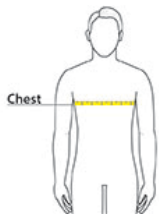

	XS	S	M	L	XL	2XL	3XL	4XL
Body Length at Back	27	28	29	30	31	32	32 1/2	33
Chest	19	20	21	22 1/2	24	25 1/2	27 1/2	29 1/2
Sleeve Length from Center Back	17 1/4	18	18 3/4	19 1/2	20 1/4	21	21 3/4	22 1/2

Body Length at Back: Measured from high point shoulder to finished hem at back.

Chest: Measured across the chest one inch below armhole when laid flat.

Sleeve Length from Center Back: Measure from Center Back neck to shoulder point to sleeve hem.

SIZE CHARTS

	XS	S	M	L	XL	2XL	3XL	4XL
Chest	32-34	35-37	38-40	41-43	44-46	47-49	50-53	54-57

SPEC SHEET + MEASUREMENTS

District® Perfect Blend® CVC Tee. DM108

HOW TO MEASURE

CHEST

Measure under the arm and around the fullest part of the chest with arms down, keeping tape horizontal.

SPEC SHEET + MEASUREMENTS